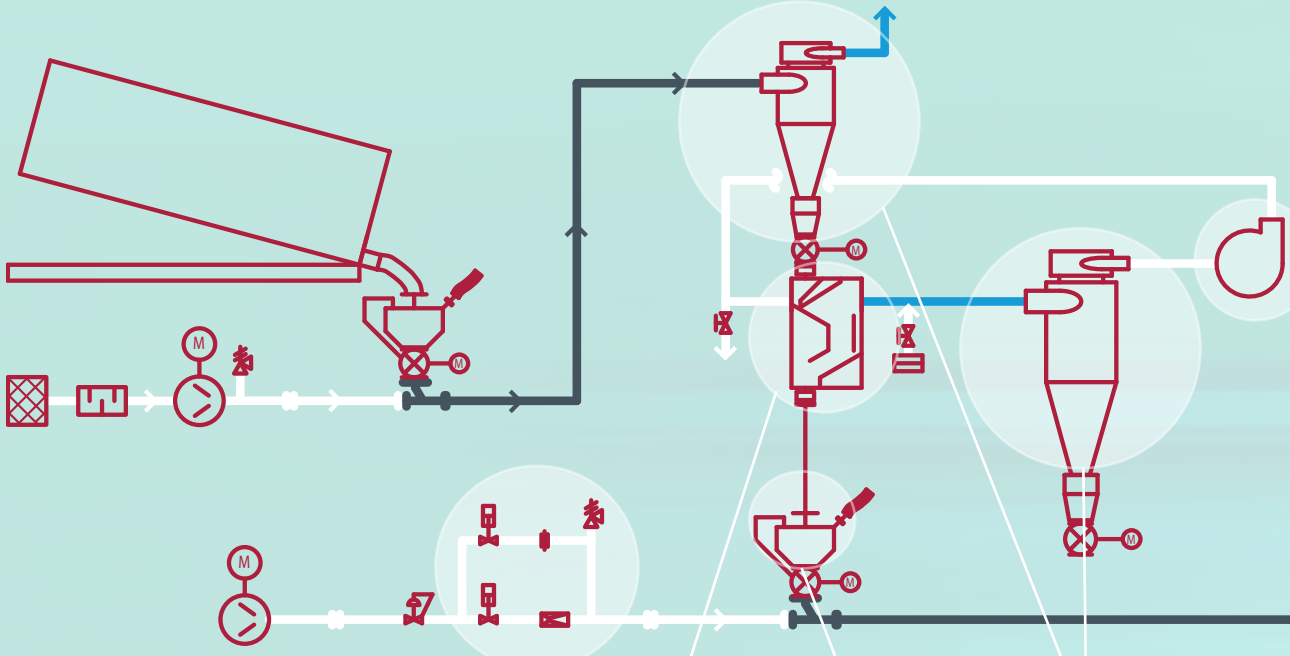

petron

Discover **Bulkmatology**[®]
The Nature of Bulk Material Handling

Pneumatic Conveying Solutions

A full service partner focused on delivering quality

Pelletron has expanded its services to provide plastic manufacturers and compounders with a full range of solutions, including turnkey pneumatic conveying systems and a full line of conveying components. Pelletron also offers a complete series of in-line and off-line DeDusting systems for the removal of dust and streamers.

Discover **Bulkmatology**[®]
The Nature of Bulk Material Handling

Research & Development

Pelletron developed unique pneumatic conveying technologies, such as the FlowEnhancer[™], system components such as rotary and diverter valves and revolutionary pipe elbows, called Pellbows[®]. The XP-series DeDuster[®] and the CCD Compact Cyclonic DeDuster[®] represent outstanding new technologies.

Pelletron Test Facilities

Pelletron maintains a test lab to perform pneumatic conveying trials for dilute phase, STRANDPHASE[™] and dense phase conveying, product cleaning tests with various sizes of DeDusters[®], and Toll cleaning services for our customers.

Applications

- Railcar loading and unloading systems
- Pneumatic transfer systems
- Bagging stations
- Truck loading and unloading systems
- Big bag filling stations
- Extruder feeding

DILUTE PHASE CONVEYING