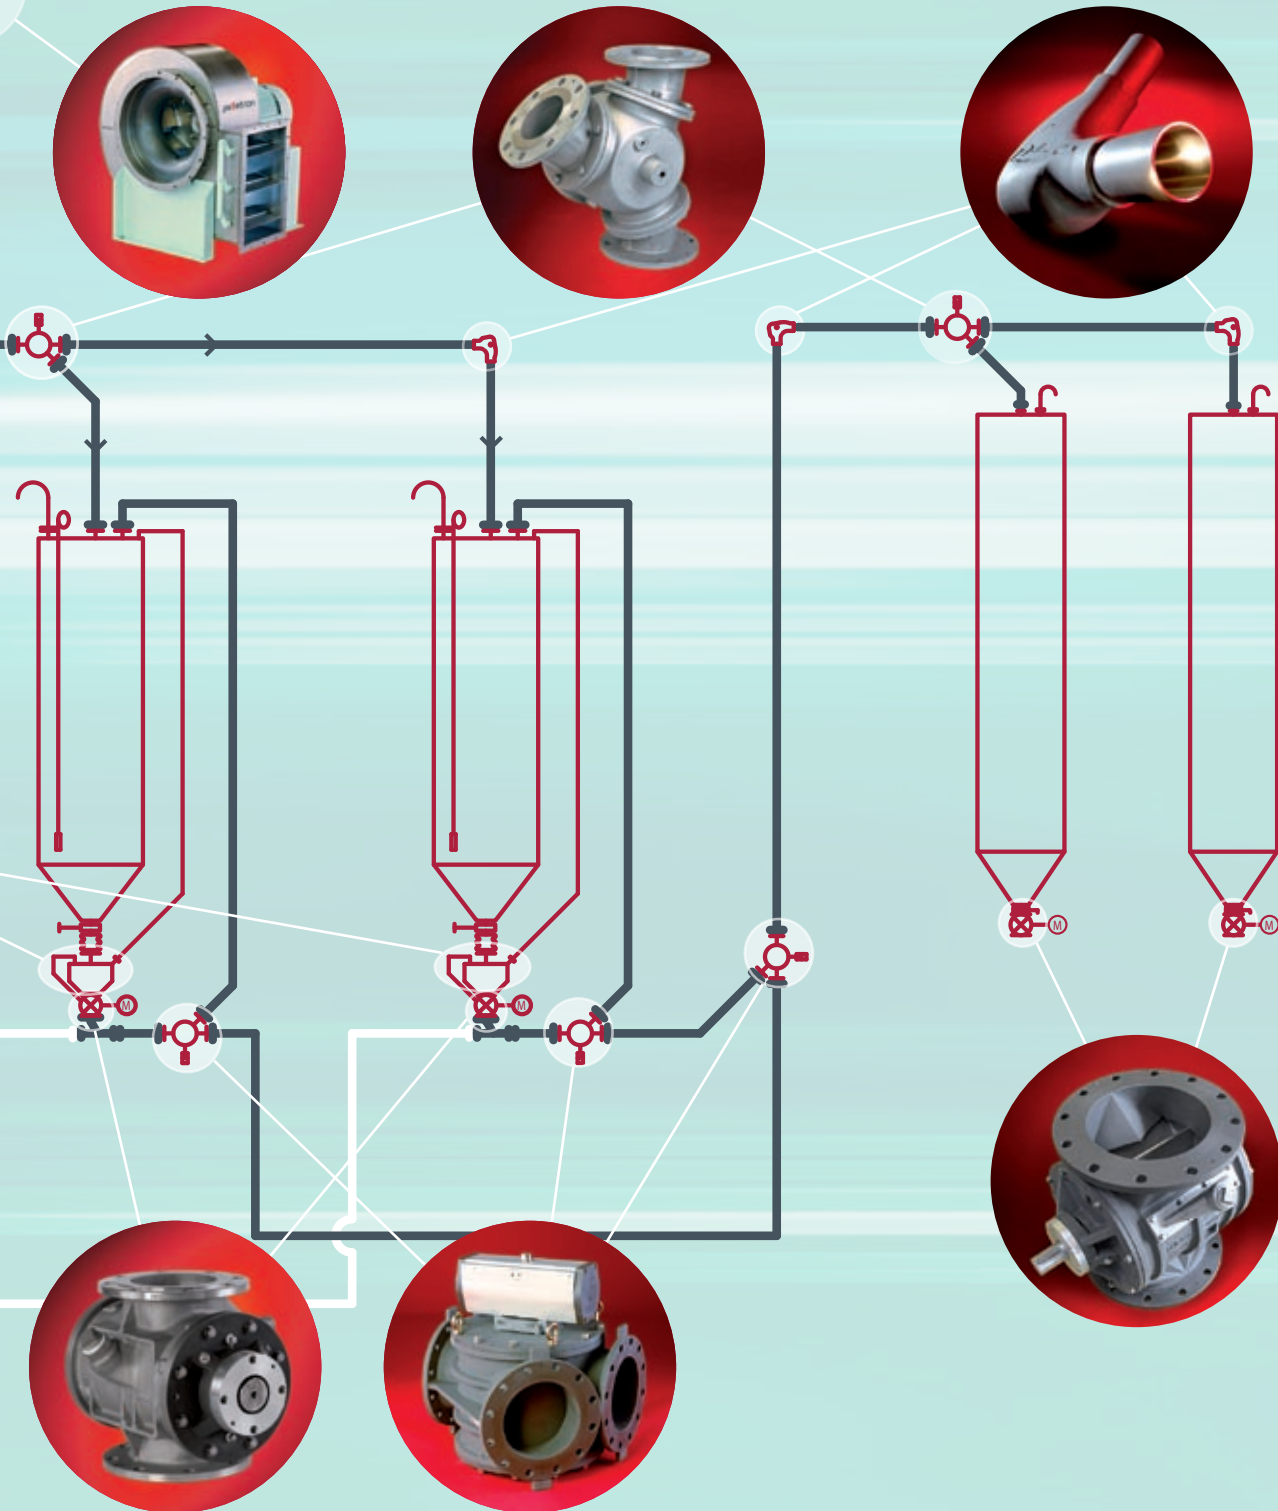

petron

Discover **Bulkmatology**[®]
The Nature of Bulk Material Handling

Pneumatic Conveying Solutions

A full service partner focused on delivering quality

Pelletron has expanded its services to provide plastic manufacturers and compounders with a full range of solutions, including turnkey pneumatic conveying systems and a full line of conveying components. Pelletron also offers a complete series of in-line and off-line DeDusting systems for the removal of dust and streamers.

Discover **Bulkmatology**[®]
The Nature of Bulk Material Handling

Research & Development

Pelletron developed unique pneumatic conveying technologies, such as the FlowEnhancer[™], system components such as rotary and diverter valves and revolutionary pipe elbows, called Pellbows[®]. The XP-series DeDuster[®] and the CCD Compact Cyclonic DeDuster[®] represent outstanding new technologies.

Pelletron Test Facilities

Pelletron maintains a test lab to perform pneumatic conveying trials for dilute phase, STRANDPHASE[™] and dense phase conveying, product cleaning tests with various sizes of DeDusters[®], and Toll cleaning services for our customers.

Technologies

- Dilute phase conveying systems
- STRANDPHASE[™] conveying systems
- Dense phase conveying systems
- DeDusting Solutions

Services

- System design/engineering
- System analysis & optimization
- Project management
- Instrumentation & controls
- Installation
- Field service
- Global sourcing
- Commissioning
- Pneumatic conveying and DeDusting tests
- Toll cleaning
- Spare parts & re-furbishing